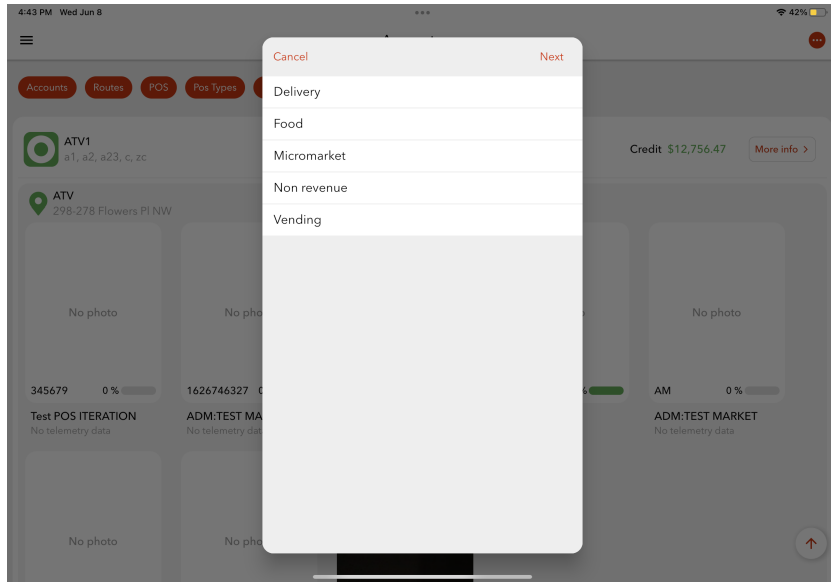

What is a POS (Point of Sale)?

A POS is the location where the transaction for each of your products happens. With Gimme, all of your sales-related information is linked to a POS.

A POS in Gimme VMS is the form of a number. Ex: 00110

You can also choose from several POS filters including:

- Delivery
- Food
- Micromarket
- Non revenue
- Vending

Examples of a POS include:

- Front Office Delivery
- Outside Coin charger
- Coffee Machine
- Snack Right