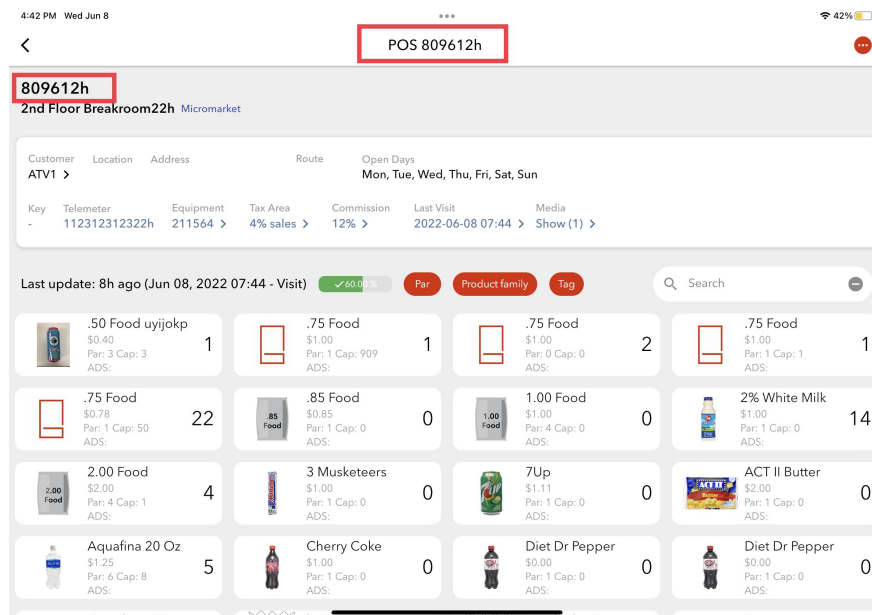

What is a POS (Point of Sale)?

A POS is the location where the transaction for each of your products happens. With Gimme, all of your sales-related information is linked to a POS.

A POS in Gimme VMS is the form of a number. Ex: 00110

You can also choose from several POS filters including:

- Delivery
- Food
- Micromarket
- Non revenue
- Vending

Examples of a POS include:

- Front Office Delivery
- Outside Coin charger
- Coffee Machine
- Snack Right